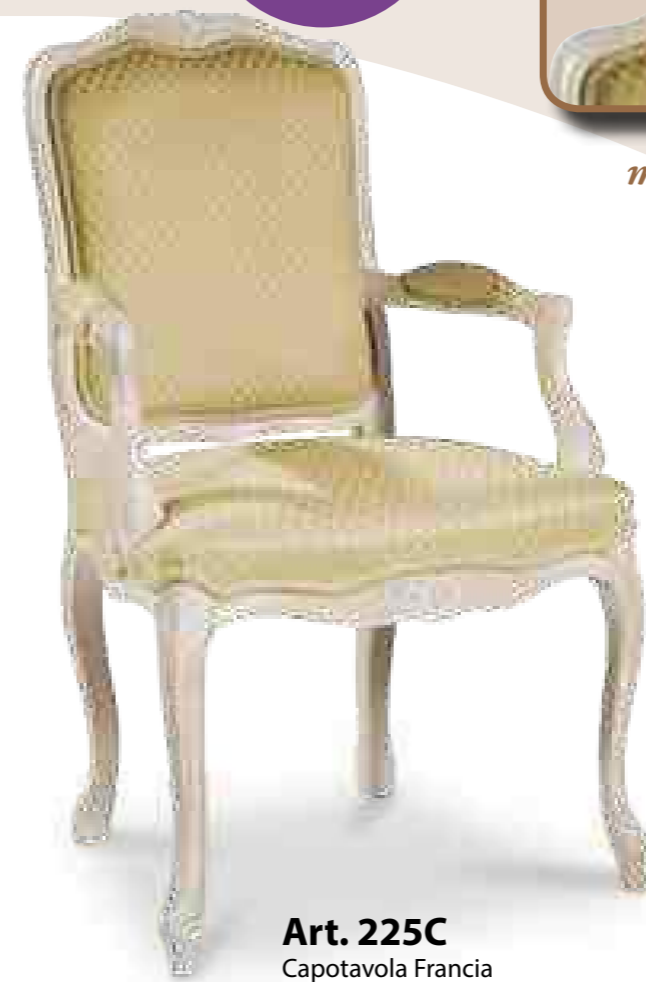

ART. 225C
1.158,66
RON + TVA

Art. 225C
Capotavola Francia