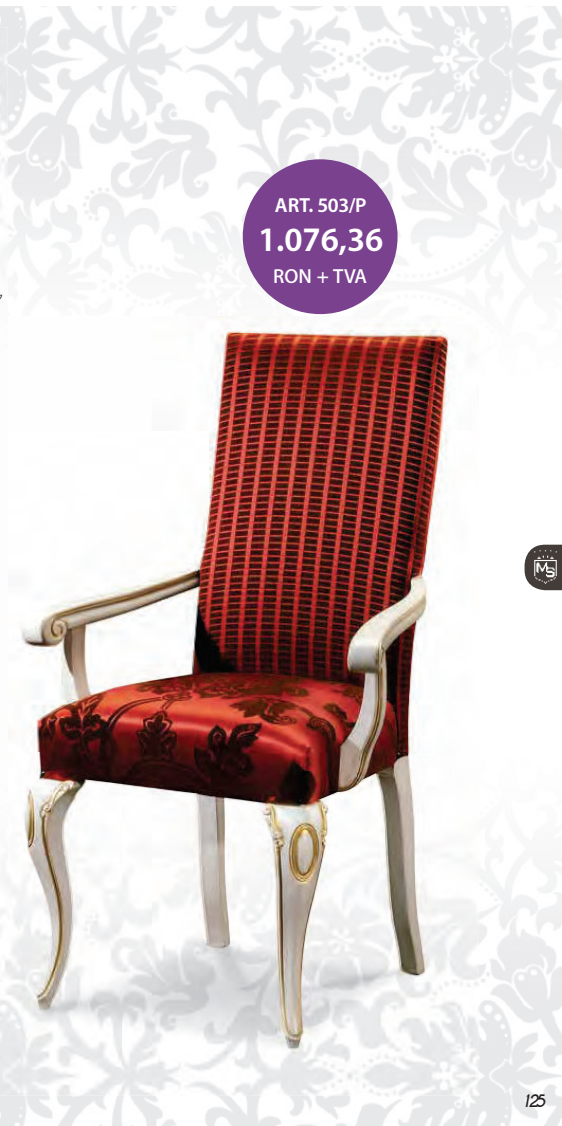

ART. 503/P
1.076,36
RON + TVA

Art. 503/P
Capotavola
Armchair
48 x 43 H 107